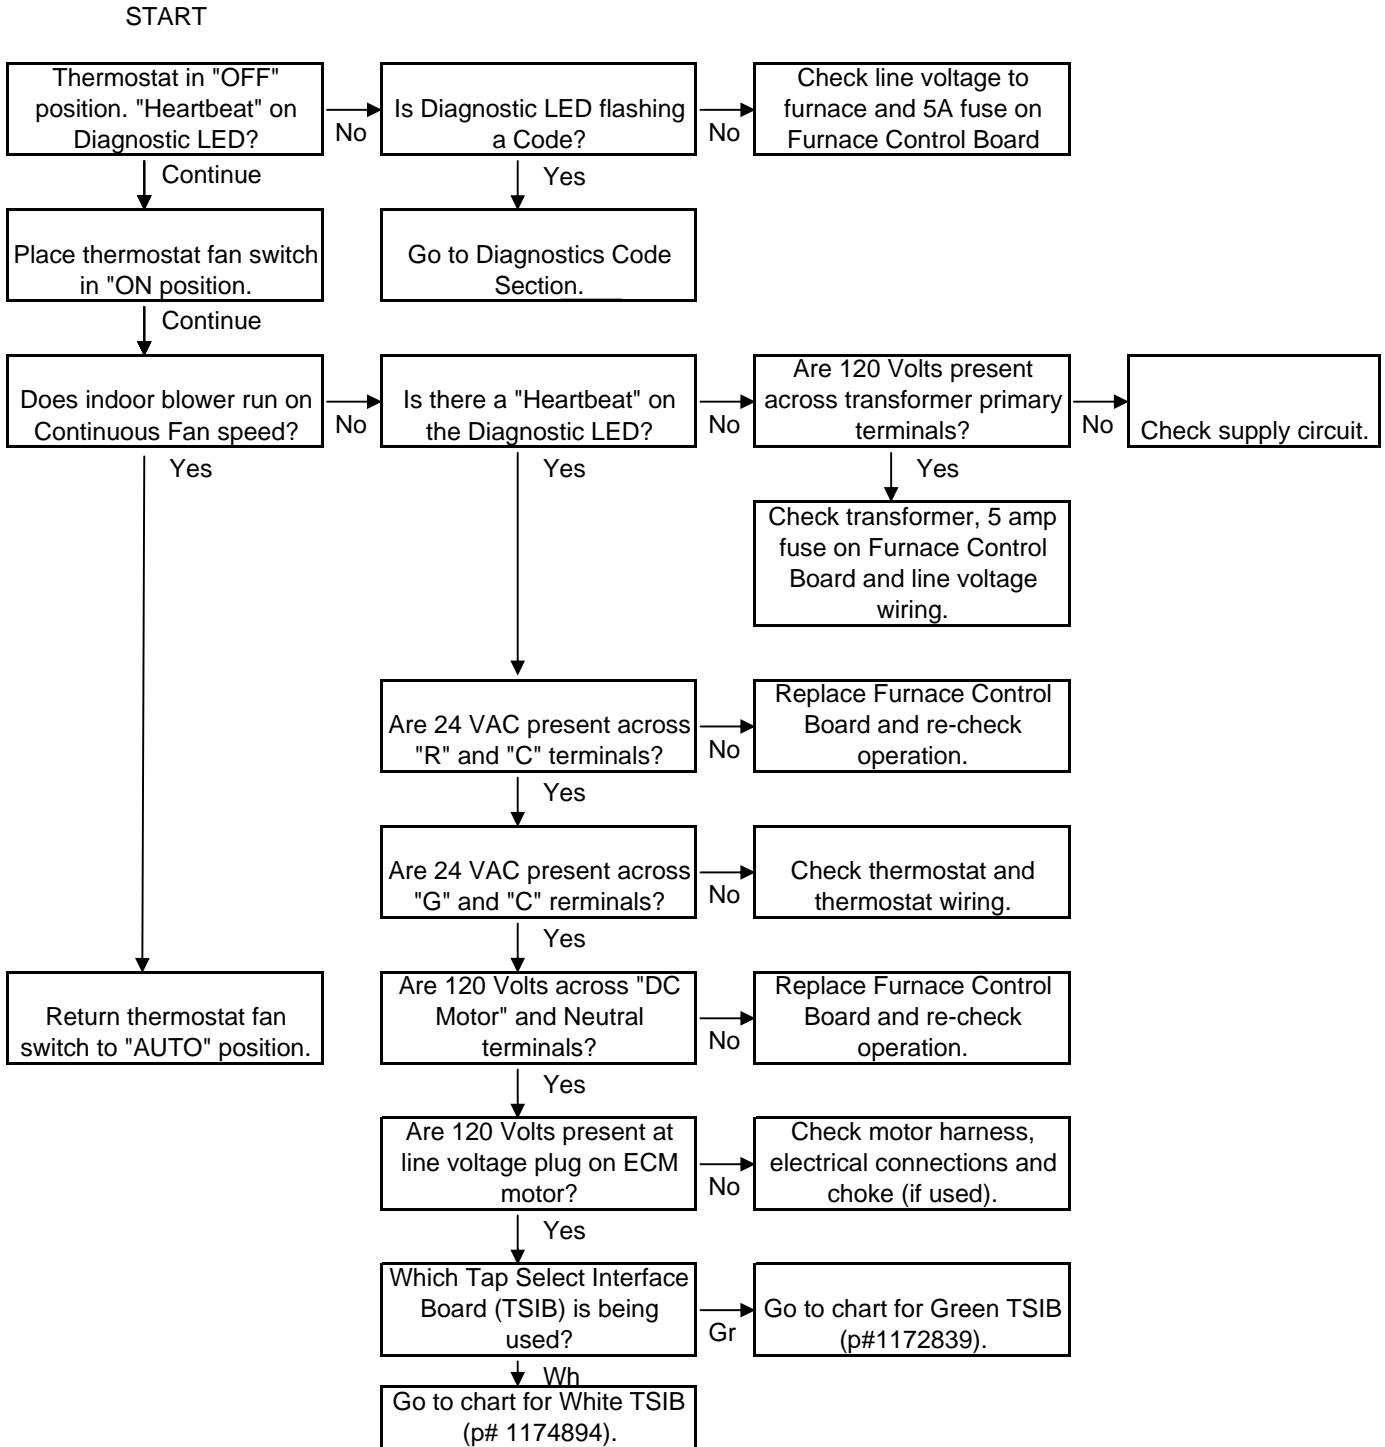

ECM 2.3 TROUBLESHOOTING FLOW-CHART
Continuous Fan Operation Check for ECM Motor

ECM 2.3 TROUBLESHOOTING FLOW-CHART

Continuous Fan Operation Check for ECM Motor

Page 2 of 3

Continuous Fan Operation Check for White TSIB (p# 1174894)

START

ECM 2.3 TROUBLESHOOTING FLOW-CHART

Continuous Fan Operation Check for ECM Motor

Page 3 of 3

Continuous Fan Operation Check for Green TSIB (p# 1172389)

START