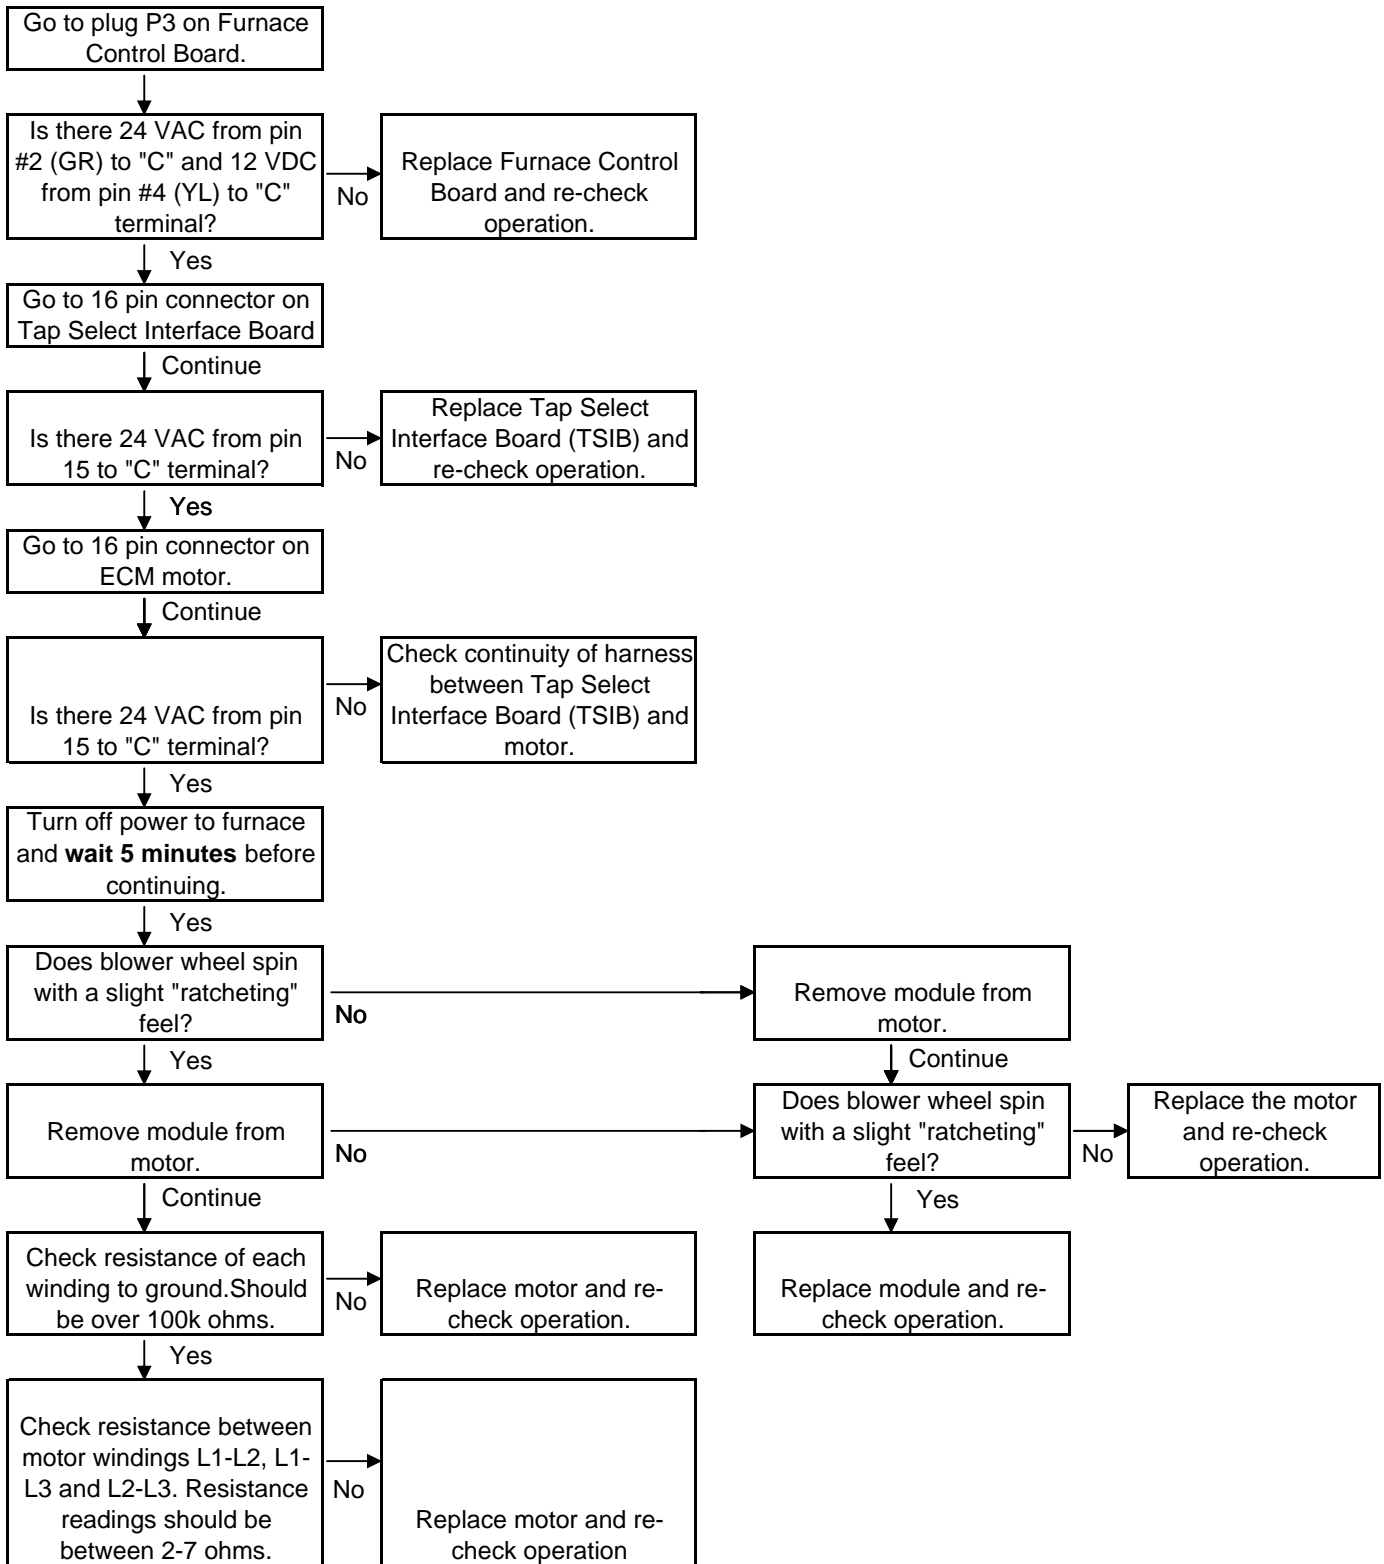

ECM 2.3 TROUBLESHOOTING FLOW-CHART
Continuous Fan Operation Check for ECM Motor

ECM 2.3 TROUBLESHOOTING FLOW-CHART

Continuous Fan Operation Check for ECM Motor

Page 2 of 3

Continuous Fan Operation Check for White TSIB (p# 1174894)

START

ECM 2.3 TROUBLESHOOTING FLOW-CHART

Continuous Fan Operation Check for ECM Motor

Page 3 of 3

Continuous Fan Operation Check for Green TSIB (p# 1172389)

START