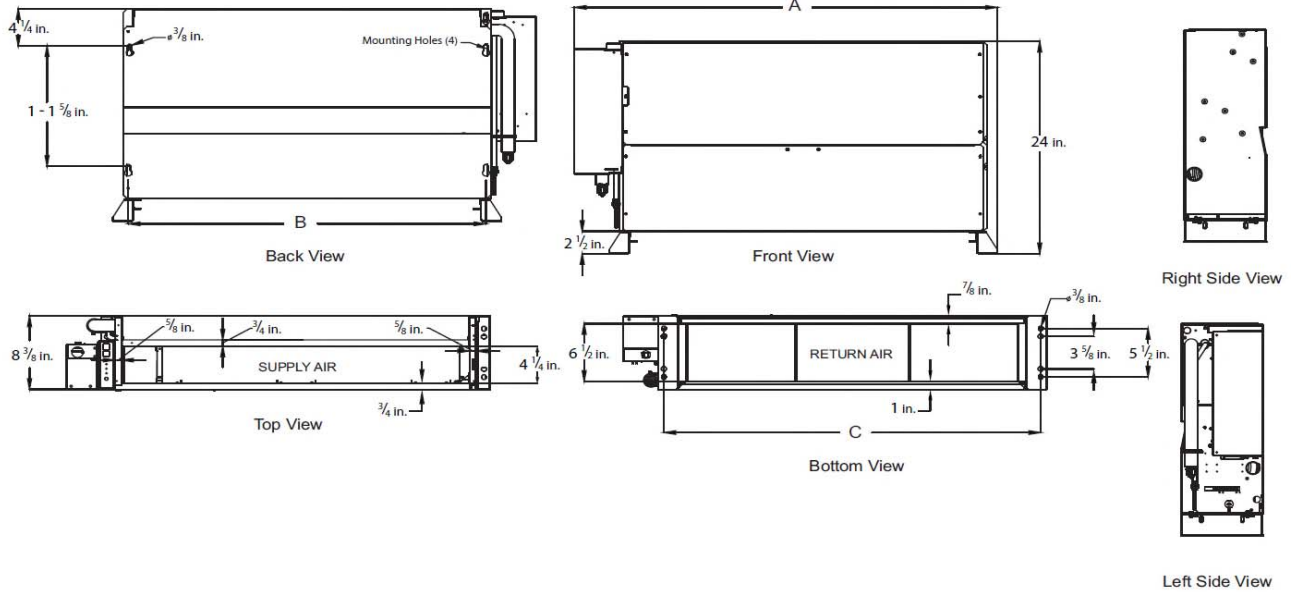

|                                |     |          |
|--------------------------------|-----|----------|
| PHYSICAL DATA                  |     |          |
| Pipe Connection Size - Liquid  | in. | 3/8 (OD) |
| Pipe Connection Size - Suction | in. | 5/8 (OD) |
| Pipe Connection Size - Drain   | in. | 5/8 (OD) |
| Refrigerant                    |     | R-410A   |
| Unit Width                     | in. | 54-15/16 |
| Unit Height                    | in. | 24       |
| Unit Depth                     | in. | 8-3/8    |
| Net Unit Weight                | lb  | 69.2     |

# DIMENSIONAL DRAWING INDOOR UNIT FLOOR CONSOLE RECESSED 40VMR018---3

| 40VMR<br>UNIT SIZE | DIMENSION (in.) |        |         |
|--------------------|-----------------|--------|---------|
|                    | A               | B      | C       |
| 018                | 54-15/16        | 48-1/4 | 50-3/16 |

NOTE: All dimensions shown in inches.